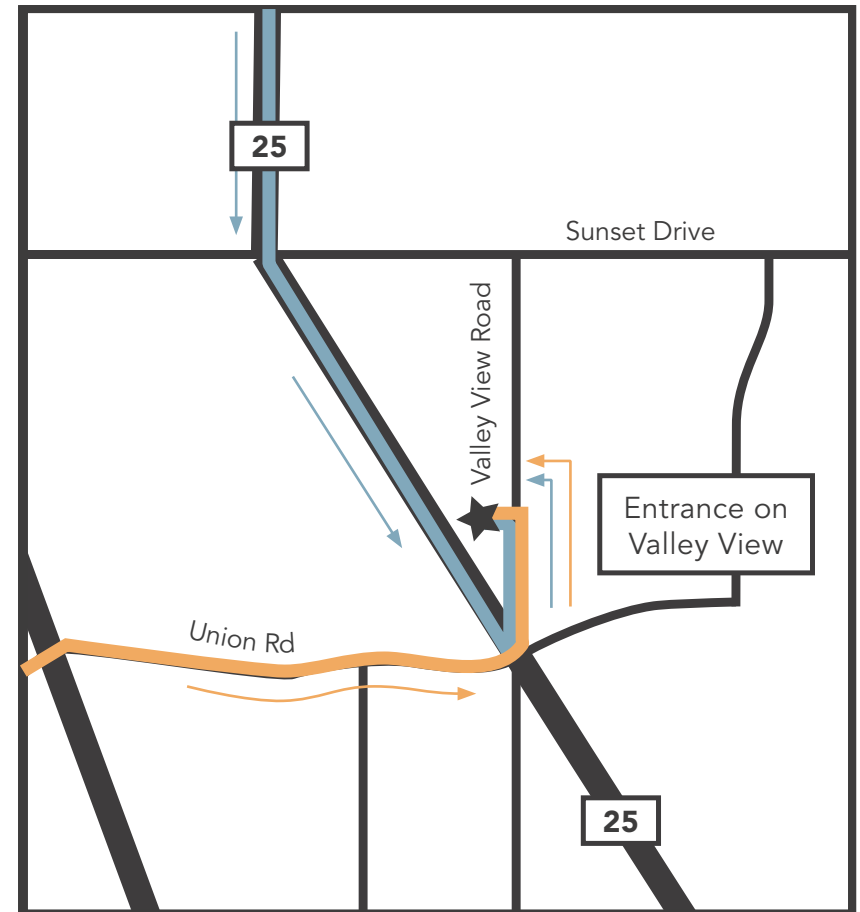

# DRIVING DIRECTIONS

## From US 101 Southbound

Take Exit 353 for the Highway 25 exit East.  
Take Highway 25 for approximately 12.5 miles until you reach Union Road, turn Left on Union Road, turn Left on **Valley View Road**, the Twin Oaks entrance is on the left. **Main Entrance is on Valley View Road.**

## From the South/West

From Highway 1 Northbound, take Highway 156 East for about 6.6 miles. Bear right onto CA-156 E/ US-101 N Highway take the North ramp and travel for about 9 miles. Take Exit 345 to Highway 156 East towards San Juan Bautista, pass San Juan Bautista. Travel approximately 7 miles on Hwy 156 until you reach Union Road, turn right on Union Road for 5 miles (pass Hwy 25) turn left on **Valley View Road**, the Twin Oaks entrance is on the left.  
**Main Entrance is on Valley View Road.**